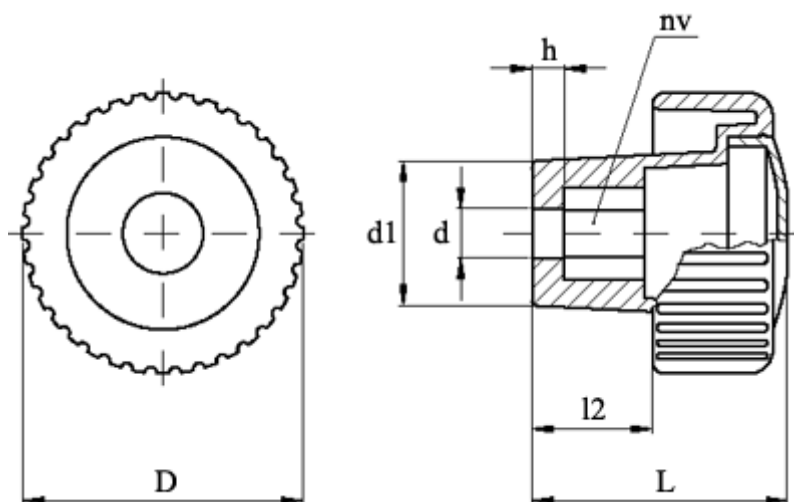

Article number: 23021388012
Description: E+G Knurled knob
MCT.70 EH-10 C2, Orange centre cap

Measures

D = 70
d = 10
d1 = 30.5
h = 9
L = 71
l2 = 40
NV = 16